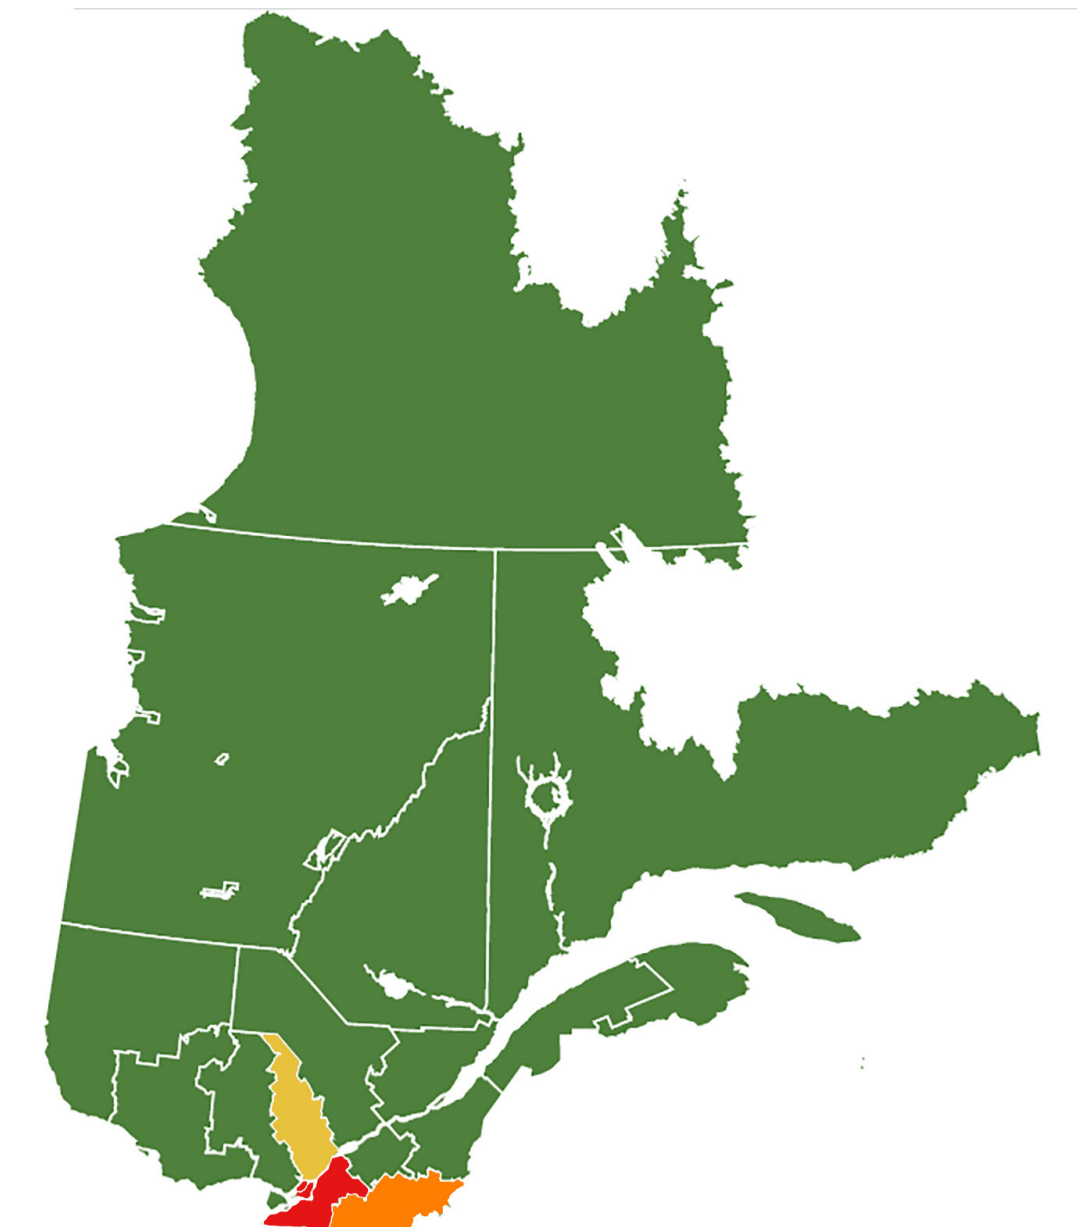

A QUICK LOOK AT THE SECOND PHASE OF THE EPIDEMIC

PROGRESSIVE 4-LEVEL REGIONAL ALERT AND INTERVENTION SYSTEM

FACTORS GUIDING THE CHOICE OF LEVEL

CRITERIA

	LEVEL 1	LEVEL 2	LEVEL 3	LEVEL 4
1	EPIDEMIOLOGICAL SITUATION			
2	TRANSMISSION CONTROL			
3	HEALTHCARE SYSTEM CAPACITY			

TRENDS

ALERTS BY REGION

(Illustrated fictional situation)

APPROACHES ARE ADAPTED TO DIFFERENT REGIONS AND SETTINGS*

SAMPLE MEASURES

LEVEL **Early Warning**

- Controlled access to some public settings
- More inspections
- Reaching out to various target groups to abide by protective measures

* Temporary measures could only apply to specific settings based on observed transmission.

OVERVIEW OF HOW THE SYSTEM WAS APPLIED TO THE SITUATION IN RECENT WEEKS

	August 15	August 22	August 29	September 5
01 - Bas-Saint-Laurent	Green	Green	Green	Green
02 - Saguenay-Lac-Saint-Jean	Green	Green	Green	Green
03 - Capitale-Nationale	Green	Green	Green	Yellow
04 - Mauricie-et-Centre-du-Québec	Green	Green	Green	Green
05 - Estrie	Green	Green	Green	Yellow
06 - Montréal	Yellow	Green	Green	Green
07 - Outaouais	Green	Green	Green	Yellow
08 - Abitibi-Témiscamingue	Green	Green	Green	Green
09 - Côte-Nord	Green	Green	Green	Green
10 - Nord-du-Québec	Green	Green	Green	Green
11 - Gaspésie-Îles-de-la-Madeleine	Green	Green	Green	Green
12 - Chaudière-Appalaches	Green	Green	Green	Green
13 - Laval	Green	Green	Green	Yellow
14 - Lanaudière	Yellow	Yellow	Yellow	Green
15 - Laurentides	Yellow	Green	Green	Green
16 - Montérégie	Green	Green	Green	Green
17 - Nunavik	Green	Green	Green	Green
18 - Terres-Cries-de-la-Baie-James	Green	Green	Green	Green

ALL OF QUEBEC Green Green Green Green

REGIONAL ALERT LEVELS AS OF SEPTEMBER 5

[Québec.ca/alertlevels](https://quebec.ca/alertlevels)