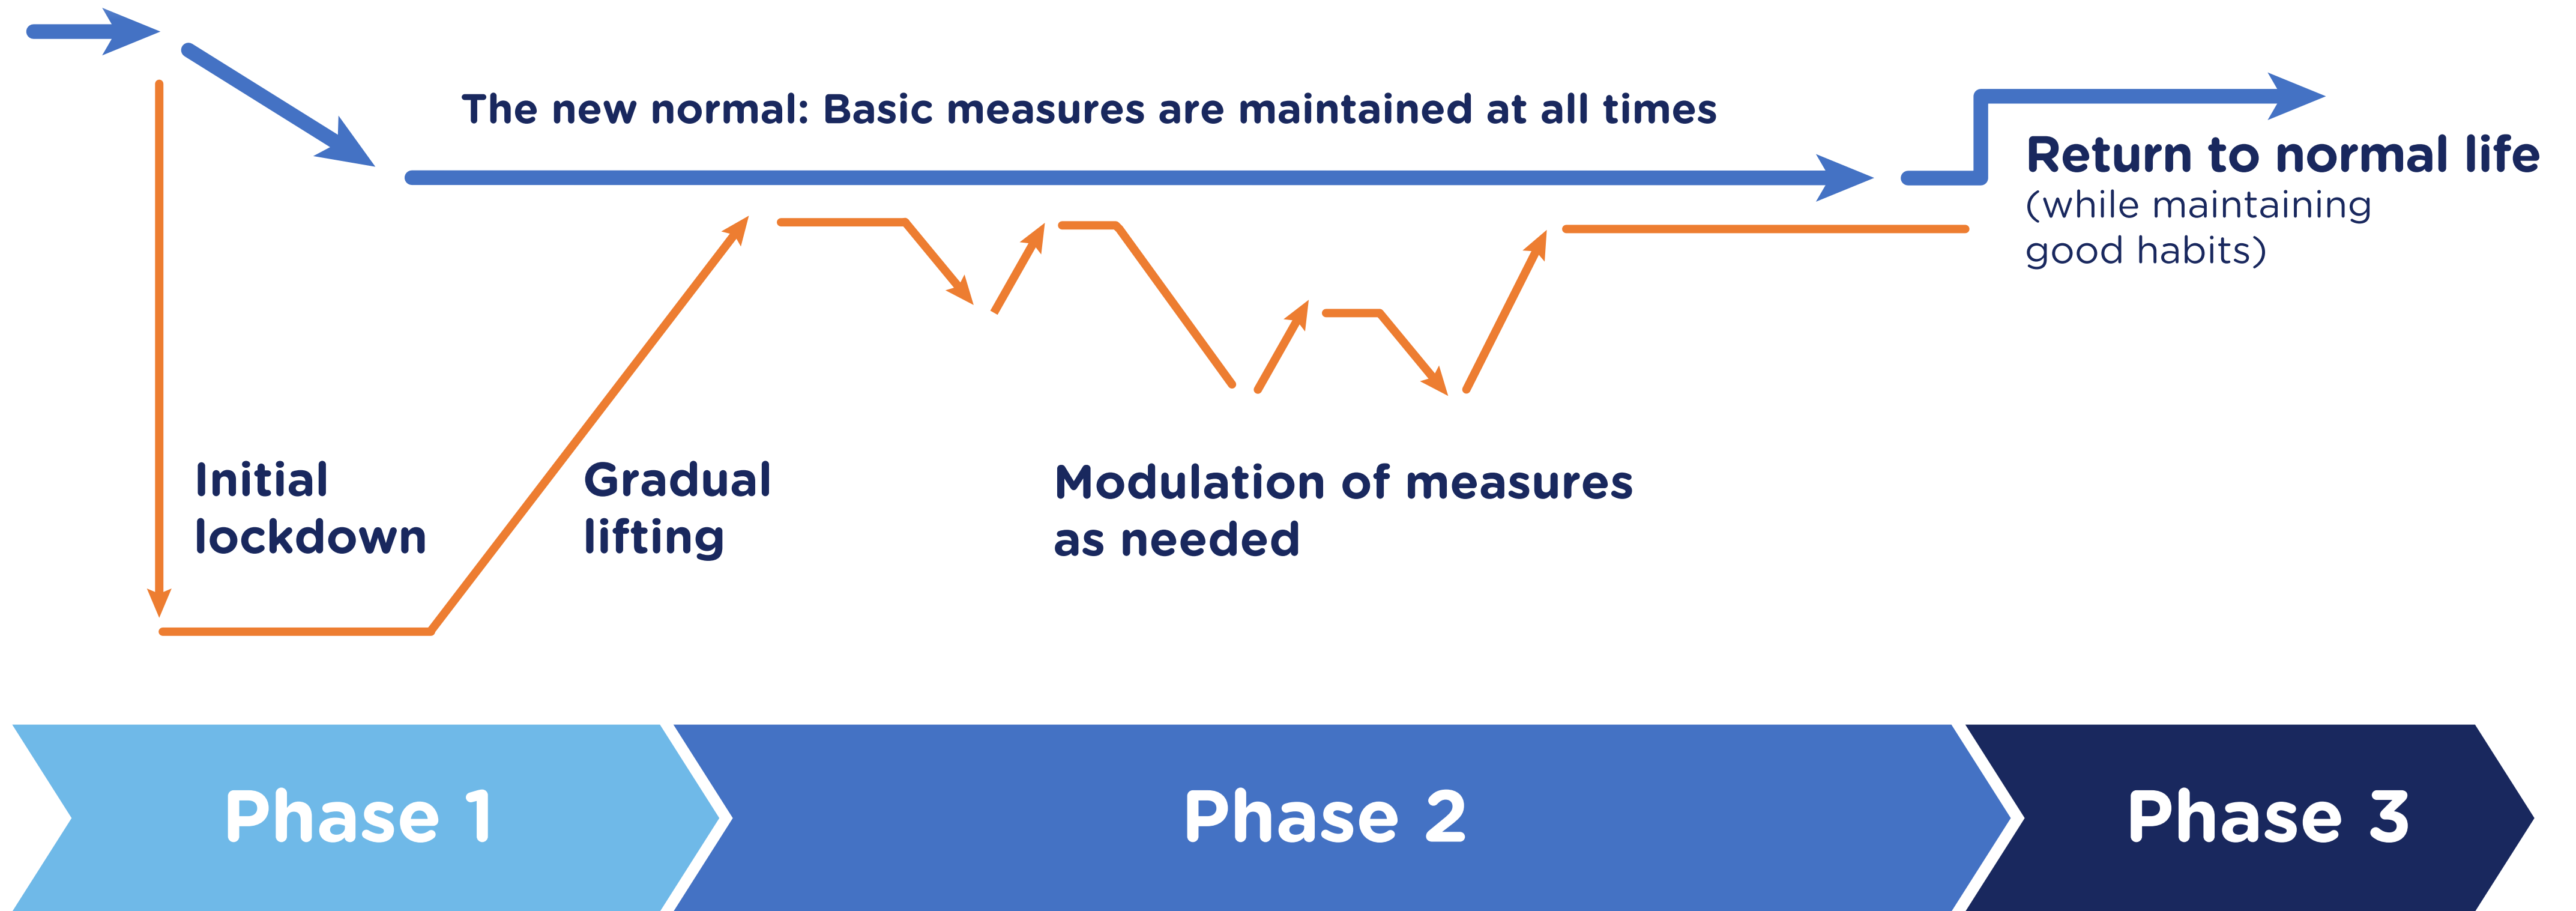

A QUICK LOOK AT THE SECOND PHASE OF THE EPIDEMIC

PROGRESSIVE 4-LEVEL REGIONAL ALERT AND INTERVENTION SYSTEM

FACTORS GUIDING THE CHOICE OF LEVEL

CRITERIA

	LEVEL 1	LEVEL 2	LEVEL 3	LEVEL 4
1	EPIDEMIOLOGICAL SITUATION			
2	TRANSMISSION CONTROL			
3	HEALTHCARE SYSTEM CAPACITY			

TRENDS

ALERTS BY REGION

(Illustrated fictional situation)

APPROACHES ARE ADAPTED TO DIFFERENT REGIONS AND SETTINGS*

SAMPLE MEASURES

LEVEL **Early Warning**

- Controlled access to some public settings
- More inspections
- Reaching out to various target groups to abide by protective measures

LEVEL **Moderate Alert**

- Maximum number of participants at organized activities in public venues lowered to 50
- Face covering at additional target venues becomes mandatory

LEVEL **Maximum Alert**

- Travel between regions for essential services only
- Additional limits on selected activities in public venues
- Reduced business hours in some sectors