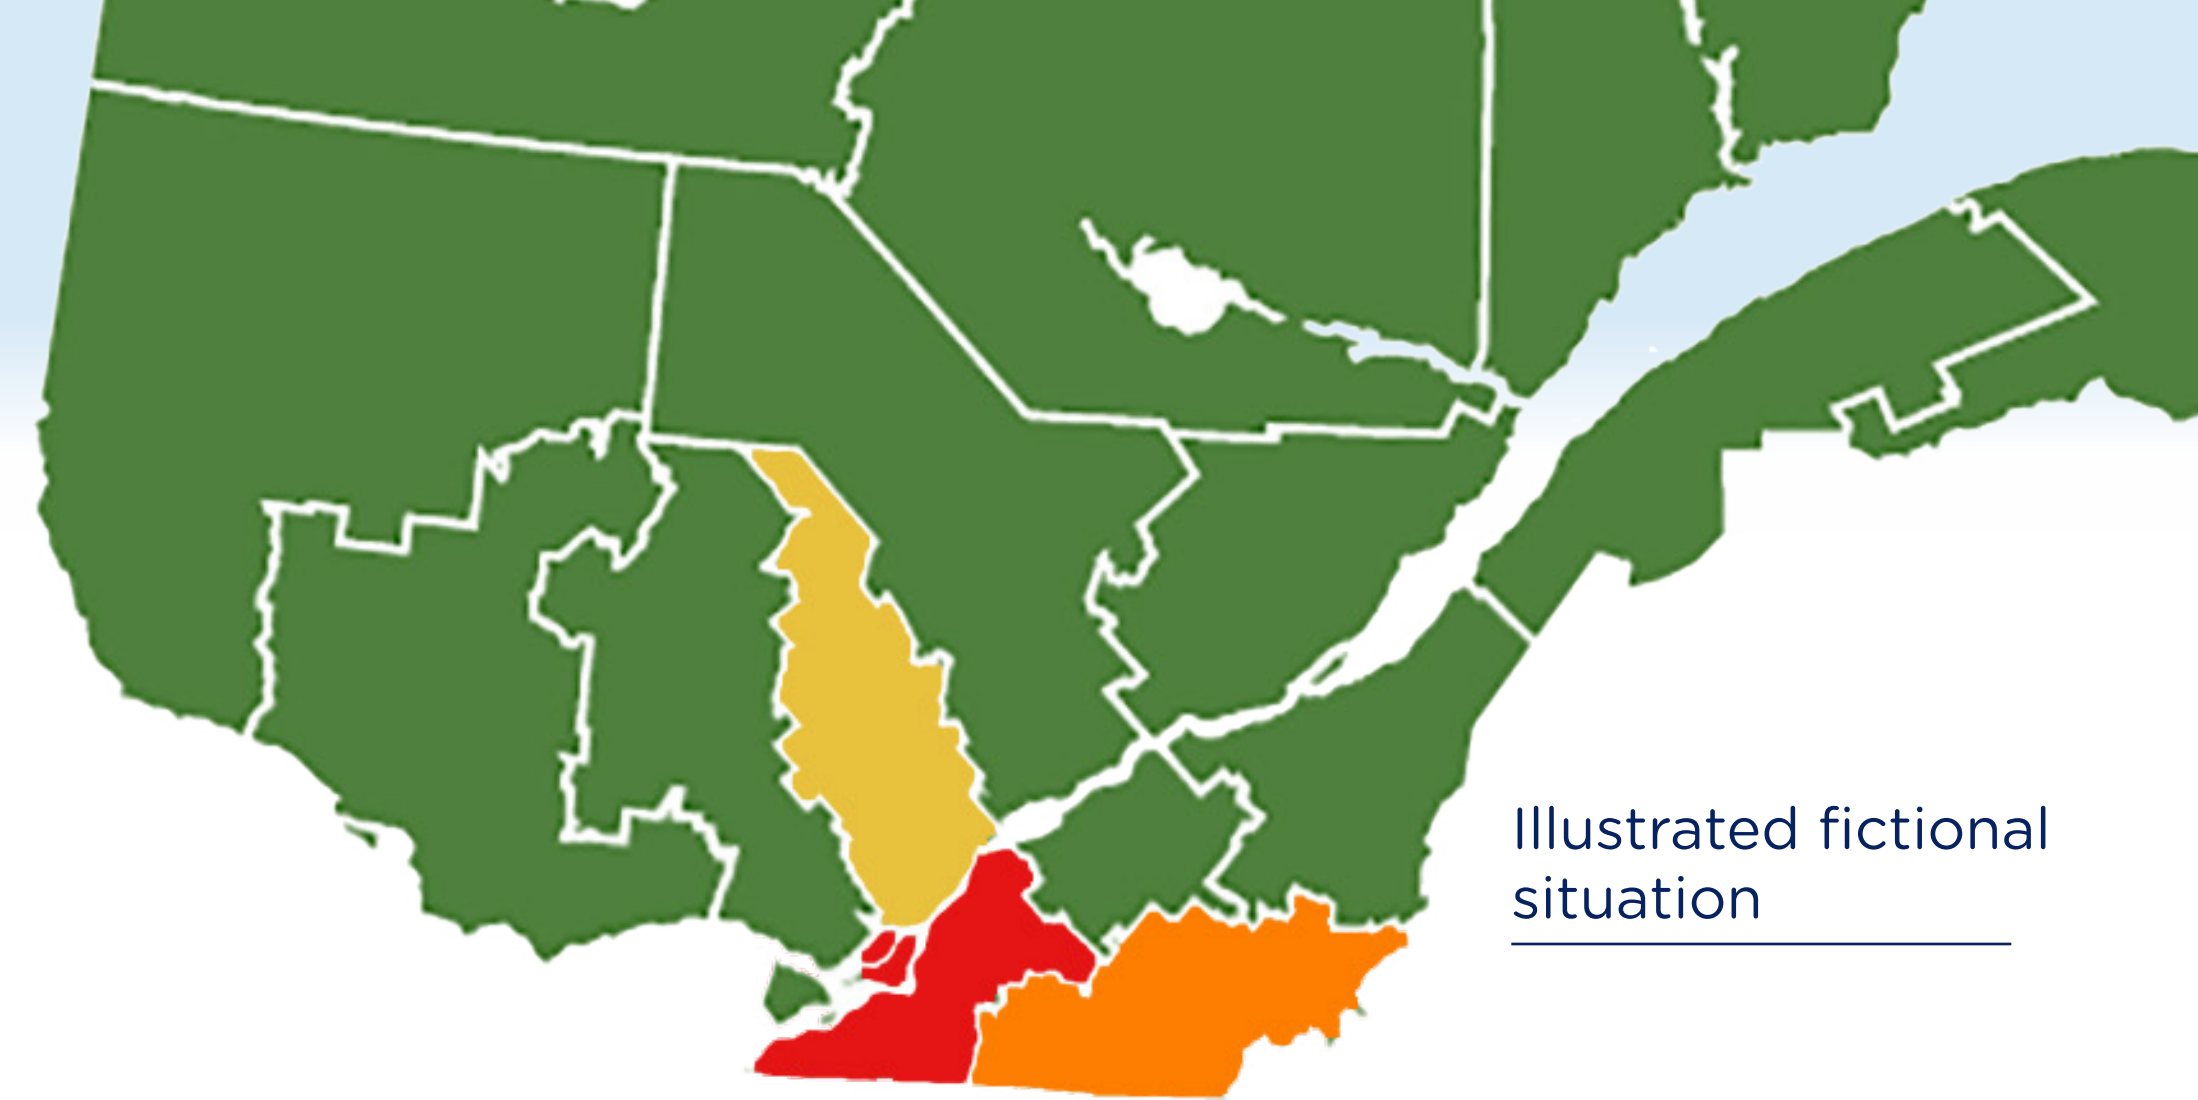

A QUICK LOOK AT THE SECOND PHASE OF THE EPIDEMIC

PROGRESSIVE 4-LEVEL REGIONAL ALERT AND INTERVENTION SYSTEM

FACTORS GUIDING THE CHOICE OF LEVEL

CRITERIA

	LEVEL 1	LEVEL 2	LEVEL 3	LEVEL 4
1	EPIDEMIOLOGICAL SITUATION			
2	TRANSMISSION CONTROL			
3	HEALTHCARE SYSTEM CAPACITY			

TRENDS

ALERTS BY REGION

(Illustrated fictional situation)

APPROACHES ARE ADAPTED TO DIFFERENT REGIONS AND SETTINGS*

SAMPLE MEASURES

LEVEL **Early Warning**

- Controlled access to some public settings
- More inspections
- Reaching out to various target groups to abide by protective measures

LEVEL **Moderate Alert**

- Maximum number of participants at organized activities in public venues lowered to 50
- Face covering at additional target venues becomes mandatory

LEVEL **Maximum Alert**

- Travel between regions for essential services only
- Additional limits on selected activities in public venues
- Reduced business hours in some sectors

* Temporary measures could only apply to specific settings based on observed transmission.

OVERVIEW OF HOW THE SYSTEM WAS APPLIED TO THE SITUATION IN RECENT WEEKS

	August 15	August 22	August 29	September 5
01 - Bas-Saint-Laurent	Green	Green	Green	Green
02 - Saguenay-Lac-Saint-Jean	Green	Green	Green	Green
03 - Capitale-Nationale	Green	Green	Green	Yellow
04 - Mauricie-et-Centre-du-Québec	Green	Green	Green	Green
05 - Estrie	Green	Green	Green	Yellow
06 - Montréal	Yellow	Green	Green	Green
07 - Outaouais	Green	Green	Green	Yellow
08 - Abitibi-Témiscamingue	Green	Green	Green	Green
09 - Côte-Nord	Green	Green	Green	Green
10 - Nord-du-Québec	Green	Green	Green	Green
11 - Gaspésie-Îles-de-la-Madeleine	Green	Green	Green	Green
12 - Chaudière-Appalaches	Green	Green	Green	Green
13 - Laval	Green	Green	Green	Yellow
14 - Lanaudière	Yellow	Yellow	Yellow	Green
15 - Laurentides	Yellow	Green	Green	Green
16 - Montérégie	Green	Green	Green	Green
17 - Nunavik	Green	Green	Green	Green
18 - Terres-Cries-de-la-Baie-James	Green	Green	Green	Green